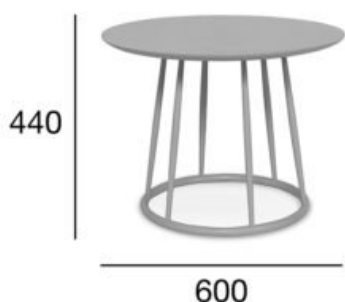

FAMEG

coffee table

Candy

Product code: STK-1805

Design: Pawlak & Stawarski

Candy coffee tables are characterized by a lightweight, openwork construction that naturally combines traditional wood bending with the latest digital processing technology, yielding soft line details that emphasize the value of natural wood. The balusters give the sculptural form to the tables, referring to the aesthetics of the 1960s. The collection consists of two tables of different heights and distinct shapes of table-tops.

#bentwood #famegcollection #candy #fameg1881

POZYCJA	OPCJA:
	FI 600
	WARTOŚĆ OPCJA A
Wood (type)	beech/oak
Total height (mm)	440
Total depth (mm)	600
Total width (mm)	600
Net weight (kg)	5,4
Dimensions of the carton box	620x620x550
Volume of the carton box (m³)	0,21